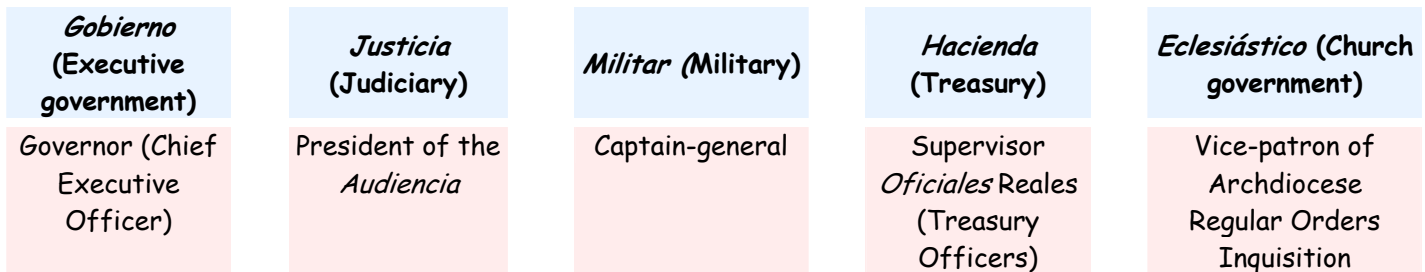

Spanish Colonial Administration

King

Council of the Indies

(Resident in Spain)

Central
Viceroy

(functions as)

Regional
Audiencias

(ex. Guadalajara, Santa Fe de Bogotá, Quito, La Plata, etc.)

(function as)

Local